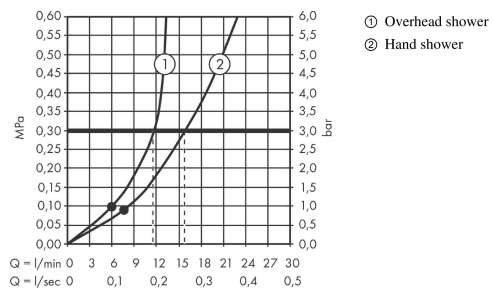

Vernis Blend

Showerpipe 200 1jet with thermostat

Surfaces: **Matt Black** Article Number: **26276670**

Description

product features

- consists of: overhead shower, hand shower, shower thermostat, shower hose, slider
- overhead shower Vernis Blend 200 1jet
- shower head size overhead shower: 205 mm
- spray type overhead shower: Rain
- ball-joint: overhead shower angle adjustable
- spray type hand shower: Rain, IntenseRain
- maximum flow rate at 3 bar: 15,9 l/min
- minimum flow pressure: 1 bar
- operating pressure: min. 1 bar/max. 10 bar
- shower bar diameter: 19 mm
- height-adjustable slider with locking push-button slider
- shower arm length overhead shower: 426 mm
- thermostat Vernis
- safety lock at 40° C
- adjustable hot water limitation
- outlets controlled via turning handle
- will not run two outlets at same time
- mounting type: exposed installation
- connection dimension DN15
- connection thread G 1/2
- centre distance 150 ± 12 mm
- intrinsically safe against backflow

Technology

Product image

Scale drawing

Vernis Blend

Showerpipe 200 1jet with thermostat

Surfaces: **Matt Black** Article Number: **26276670**

Flowchart

Vernis Blend
Showerpipe 200 1jet with thermostat
 Surfaces: **Matt Black** Article Number: **26276670**