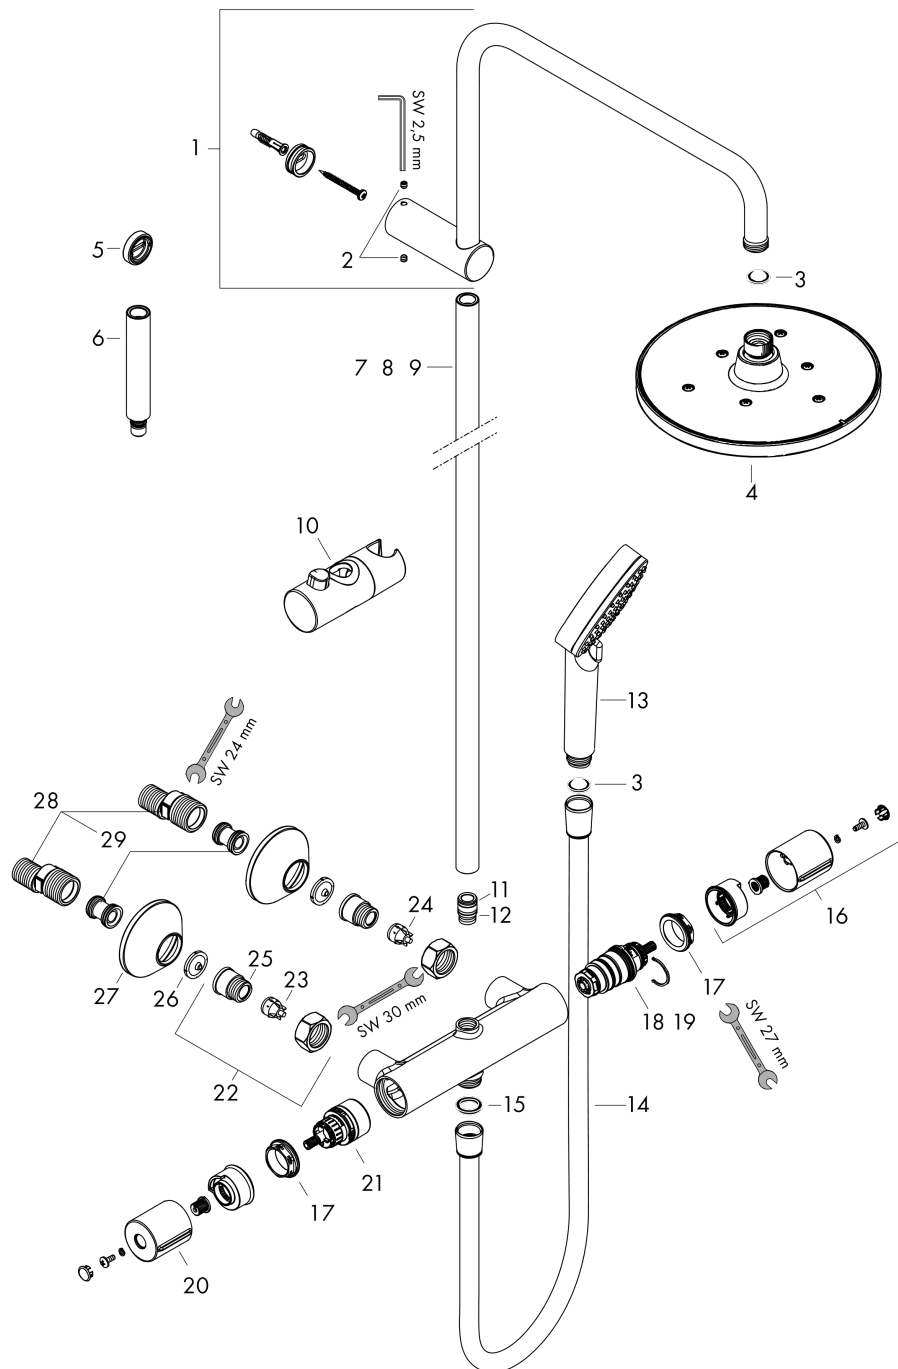

Exploded Drawing

Year of production: >04/21

Vernis Blend

Showerpipe 200 1jet with thermostat

Surfaces: **Matt Black** Article Number: **26276670**

Spare part list

Year of production: >04/21

Pos.	Description	Article Number	Price	PU
1	shower arm	93768670	-	1
2	hollow set screw M5x5	98446000	-	1
3	filter packing	94246000	-	1
4	head shower	26271670	-	1
5	tile-matching-disk	93813670	-	-
6	extension 100 mm	94164670	-	1
7	pipe	93906670	-	1
8	pipe	93770670	-	-
9	pipe	93907670	-	1
10	support, assy	93729670	-	1
11	O-ring 12x2	98214000	-	1
12	O-ring 11x2	98127000	-	1
13	handshower	26270670	-	1
14	shower hose Isiflex'B 1,60 m	28276670	-	1
15	seal	98058000	-	1
16	handle for thermostat	93727670	-	-
17	nut	98913000	-	1
18	thermostat cartridge	98282000	-	1
19	cartridge for exchanged connections	92373000	-	1
20	handle	93731670	-	-
21	shut off unit with selector	98283000	-	1
22	connecting thread G½	93730670	-	1
23	non return valve (pressure-resistant up to 2 MPa)	93136000	-	1
24	non return valve	96737000	-	1
25	O-ring 16x2	98133000	-	1
26	filter packing	96922000	-	1
27	escutcheon Ø 70 mm	93718670	-	1
28	set of S-unions (±12 mm)	94140000	-	1
29	noise reduction	96429000	-	1